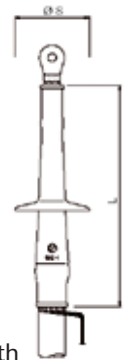

CAE-I

Single-core indoor termination

for all polymeric single-core cables

Type CAE-I terminations are suitable for all single-core plastic-insulated cables (PVC, PE, XLPE, EPR) with different types of semi-conducting layers (graphite-coated or strippable) and screening (wire or tape screen). Suitable for compression cable lugs.

Dimensions

L = Length
Ø S = Diameter of cable sheds

Characteristics

- Wide cross-section range
- Silicone slip-on components for quick, safe and easy assembly
- Ready for immediate operation

Application

- Indoor

- 3 one-piece slip-on silicone terminations with integrated stress control element
- Sealing tape
- Assembly instructions

Tests

- CENELEC HD 629.1 (DIN VDE 0278, part 629-1)

Type	L mm	min. Ø over conductor insulation after removal of outer semi-conducting layer mm	Number of sheds per phase	Ø S mm	Nominal cross section mm ²				Art.-No.	
					12kV	17.5kV	24kV	36kV		
U₀/U (U_m) 6/10 (12)kV - 6.35/11 (12)kV										
CAE-I 12kV	95-240	270	17.3	1	87	95 - 240				199151
	150-400	270	19.9	1	90	150 - 400				199152
	240-500	270	23.1	1	93	240 - 500				199154
	300-800	270	27.3	1	97	300 - 800				199155
U₀/U (U_m) 8.7/15 (17.5)kV										
CAE-I 17kV	50-185	270	17.3	1	87		50 - 185			199157
	95-240	270	19.9	1	90		95 - 240			199158
	150-400	270	23.1	1	93		150 - 400			199159
	240-630	270	27.3	1	97		240 - 630			199160
U₀/U (U_m) 12/20 (24)kV - 12.7/22 (24)kV										
CAE-I 24kV	35-120	270	17.3	1	87			35 - 120		199162
	70-240	270	19.9	1	90			70 - 240		199163
	120-400	270	23.1	1	93			120 - 400		199164
	240-630	270	27.3	1	97			240 - 630		199165
U₀/U (U_m) 18/30 (36)kV - 19/33 (36)kV										
CAE-I 36kV	16-95	325	19.9	4	90				16 - 95	199166
	50-240	325	23.1	4	93				50 - 240	199167
	120-400	325	27.3	4	97				120 - 400	199168