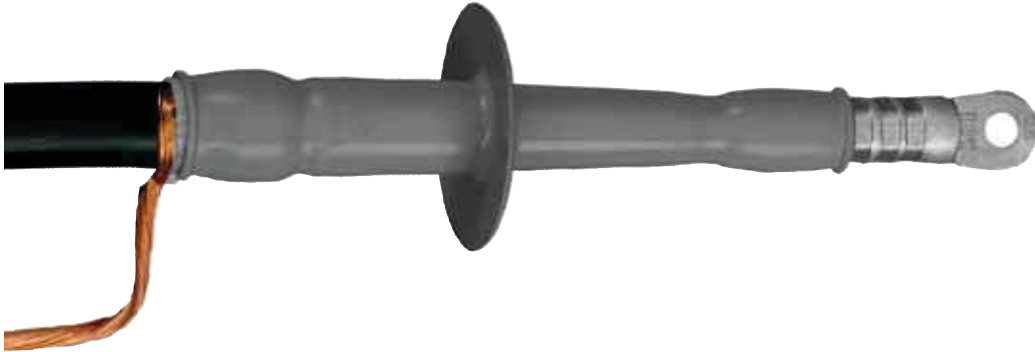

CAE-I

Single-core indoor termination

for all polymeric single-core cables

Type CAE-I terminations are suitable for all single-core plastic-insulated cables (PVC, PE, XLPE, EPR) with different types of semi-conducting layers (graphite-coated or strippable) and screening (wire or tape screen). Suitable for compression cable lugs.

Dimensions

L = Length
Ø S = Diameter of cable sheds

Characteristics

- Wide cross-section range
- Silicone slip-on components for quick, safe and easy assembly
- Ready for immediate operation

Application

- Indoor

- 3 one-piece slip-on silicone terminations with integrated stress control element
- Sealing tape
- Assembly instructions

Tests

- CENELEC HD 629.1 (DIN VDE 0278, part 629-1)

Type	L mm	min. Ø over conductor insulation after removal of outer semi-conducting layer mm	Number of sheds per phase	Ø S mm	Nominal cross section mm ²				Art.-No.	
					12kV	17.5kV	24kV	36kV		
U₀/U (U_m) 6/10 (12)kV - 6.35/11 (12)kV										
CAE-I 12kV	95-240	270	17.3	1	87	95 - 240				199151
	150-400	270	19.9	1	90	150 - 400				199152
	240-500	270	23.1	1	93	240 - 500				199154
	300-800	270	27.3	1	97	300 - 800				199155
U₀/U (U_m) 8.7/15 (17.5)kV										
CAE-I 17kV	50-185	270	17.3	1	87		50 - 185			199157
	95-240	270	19.9	1	90		95 - 240			199158
	150-400	270	23.1	1	93		150 - 400			199159
	240-630	270	27.3	1	97		240 - 630			199160
U₀/U (U_m) 12/20 (24)kV - 12.7/22 (24)kV										
CAE-I 24kV	35-120	270	17.3	1	87			35 - 120		199162
	70-240	270	19.9	1	90			70 - 240		199163
	120-400	270	23.1	1	93			120 - 400		199164
	240-630	270	27.3	1	97			240 - 630		199165
U₀/U (U_m) 18/30 (36)kV - 19/33 (36)kV										
CAE-I 36kV	16-95	325	19.9	4	90				16 - 95	199166
	50-240	325	23.1	4	93				50 - 240	199167
	120-400	325	27.3	4	97				120 - 400	199168